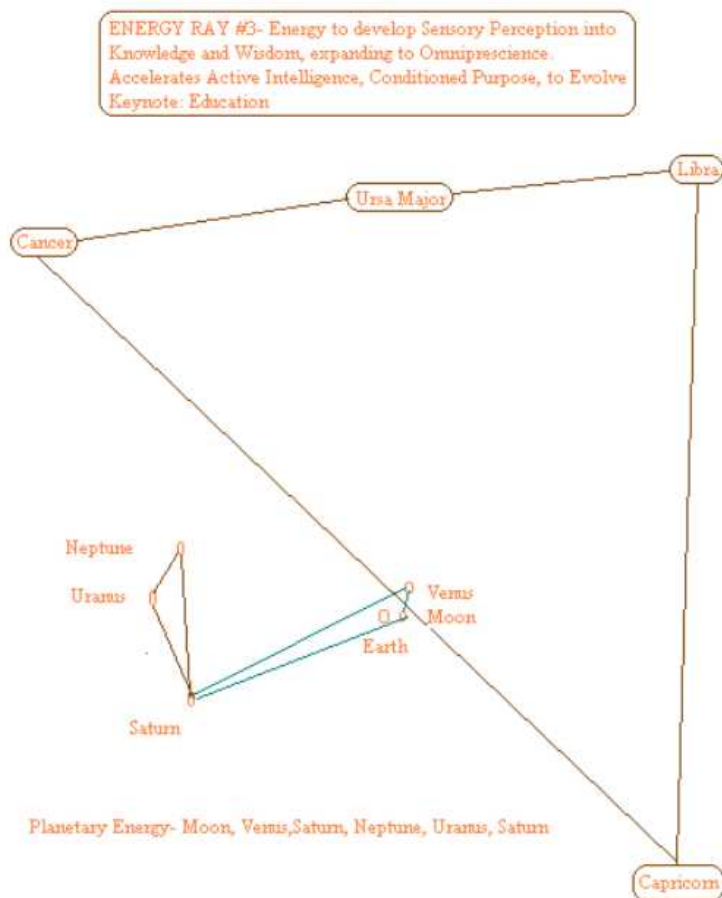

Energy Ray # 1

Purpose:
Will Power
Activates:
Will Power

Accelerates:
Initiations

Keynote:
Initiation

Originates from:
Ursa Major

Combines with:
Aries and Capricorn

Enters Orion Keyhole,
Central Sun, our Sun.

Combines energy:
Sun, Mars, Saturn
Sun, Mercury, Saturn

Cosmology of Energy Ray # 2

Purpose:
To create Vision

Activates:
Vision, The power to see

Accelerates:
Energy of Love & Wisdom

Keynote:
Vision

Ursa Major connects with Virgo, who connects with Gemini and Pisces.

They come through the Orion Keyhole, Central Sun, then through our Sun

Combine with:
Mercury, Jupiter, Moon
Venus, Moon, Pluto

Notes:

Cosmology of Energy Ray # 3

Purpose:
Energy to develop
Sensory Perception into
Knowledge & Wisdom