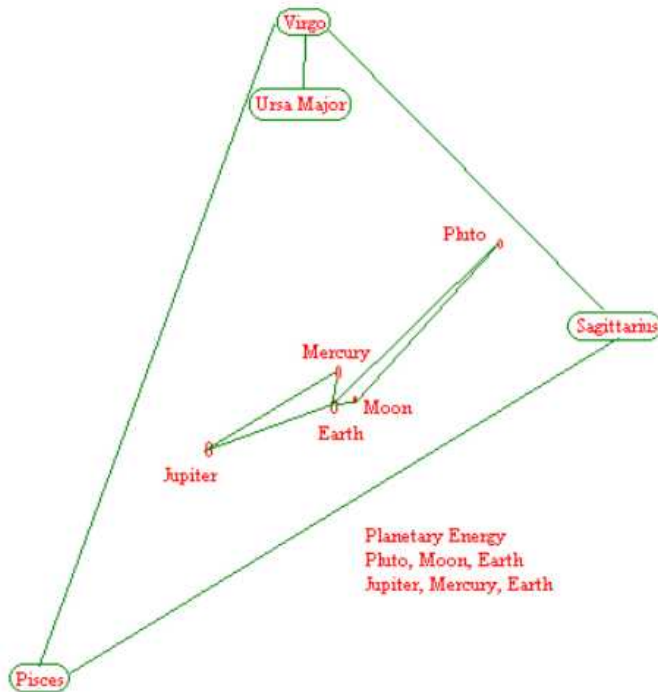

ENERGY RAY #5- Energy to Understand the Cosmic seed, to liberate Concrete Science and Will to ACTION
 Keynote: Liberation

Purpose:
 Energy to understand the Cosmic Seed

Activates:
 To liberate Concrete Science and Will to Action

Accelerates:
 Will to Action

Keynote:
 Liberation

Ursa Major combines with Leo, Aquarius, Sagittarius

Travels through Orion Keyhole, Central Sun and to our Sun

Combines with Sun, Uranus, Jupiter
 Sun, Earth, Jupiter

Notes:

Cosmology of Energy Ray # 6

ENERGY RAY # 6 - Energy to build on thought forms to create Devotion, Idealism and Will to Causation, To Be
Keynote: Idealism

Purpose:
Energy to build on
thought forms to create
Devotion, Idealism and
WILL to Causation