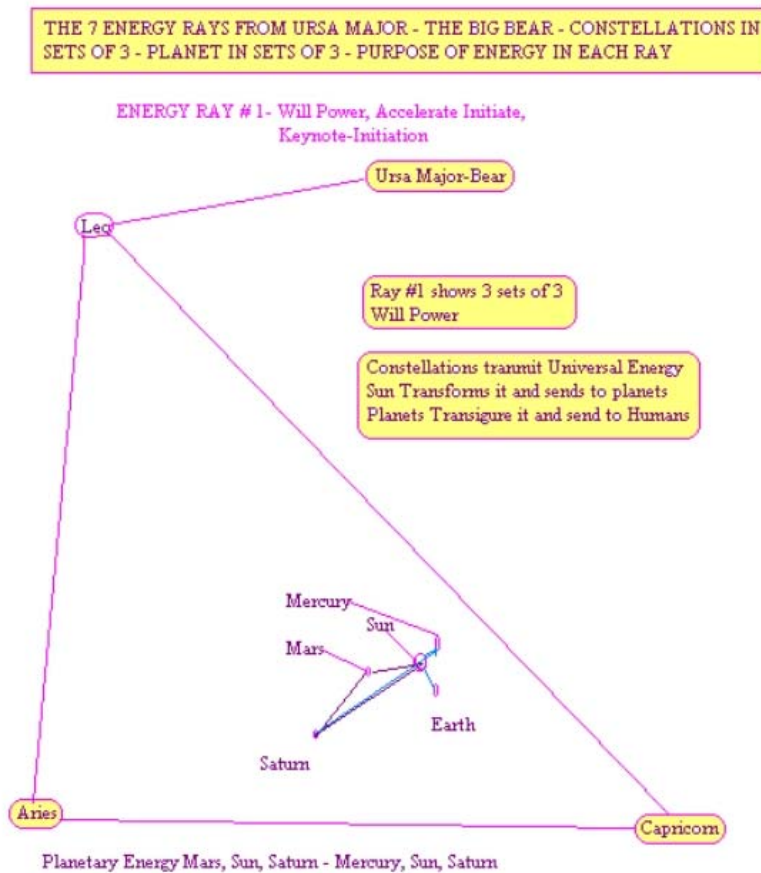

TAO of Mayan Healing 2

- Part 2 will continue with the diagrams of the 7 rays of purpose energies that you automatically receive through your energetic vortexes on the meridian lines of you body.
- The Mayan Cosmological map showing the patterns in the cosmos of the spiritual Tzolk'in glyphs and the entrance points on the body for each glyph.
- This pattern is related to your understanding of Tonal Acupressure and why it clears and activates.

These energies are always being transmitted to your life force at your cellular level. The energies enter your human structure through the spin points of your body. If your meridians are still clogged with issues, the intended energies cannot pass through and flow freely. Clearing the chakras and meridians with Tonal Acupressure allows the energies of the Universe to flow through your physical body and keep you in a state of wellness.

Each of these rays send three sets of three energies in every moment. Since there are seven rays, with a total of nine energies each, you are constantly receiving 63 different energies to guide you through your Earth Walk in each moment. In addition to these 63 energies, you also receive spiritual growth energies from the 20 Tzolk'in glyphs each day and the 20 Haab glyphs each day, totaling 93 life-evolving energies supporting your totality of being.

Energy Ray # 1

Purpose:
Will Power
Activates:
Will Power

Accelerates:
Initiations

Keynote:
Initiation

Originates from:
Ursa Major

Combines with:
Aries and Capricorn

Enters Orion Keyhole,
Central Sun, our Sun.

Combines energy:
Sun, Mars, Saturn
Sun, Mercury, Saturn