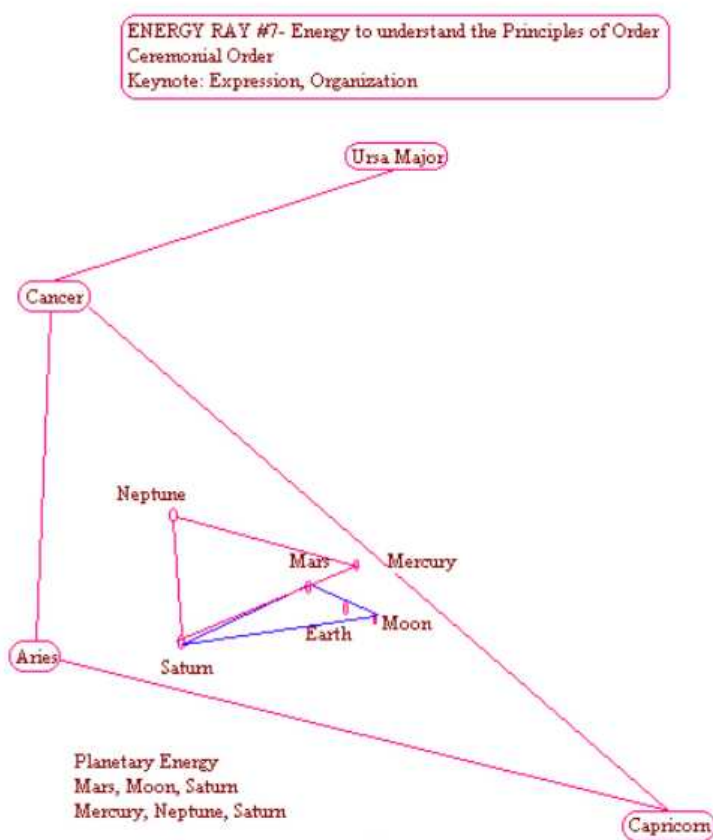

Notes:

Cosmology of Energy Ray # 6

ENERGY RAY # 6 - Energy to build on thought forms to create Devotion, Idealism and Will to Causation, To Be
Keynote: Idealism

Purpose:
Energy to build on
thought forms to create
Devotion, Idealism and
WILL to Causation

Activates:
Devotion, Idealism

Accelerates:
WILL to Causation

Keynote:
Idealism

Ursa Major combines
with Virgo, Pisces,
Sagittarius

Travels through Orion
Keyhole to Central Sun
and to our Sun

Combines with
Pluto, Moon, Earth
Jupiter, Mercury, Earth

Notes:

Cosmology of Energy Ray # 7

Purpose:
Energy to understand
Principles of Order

Activates: Energy of
Understanding,
Expansion and
Organization

Accelerates: Expression

Keynotes:
Expression,
Organization