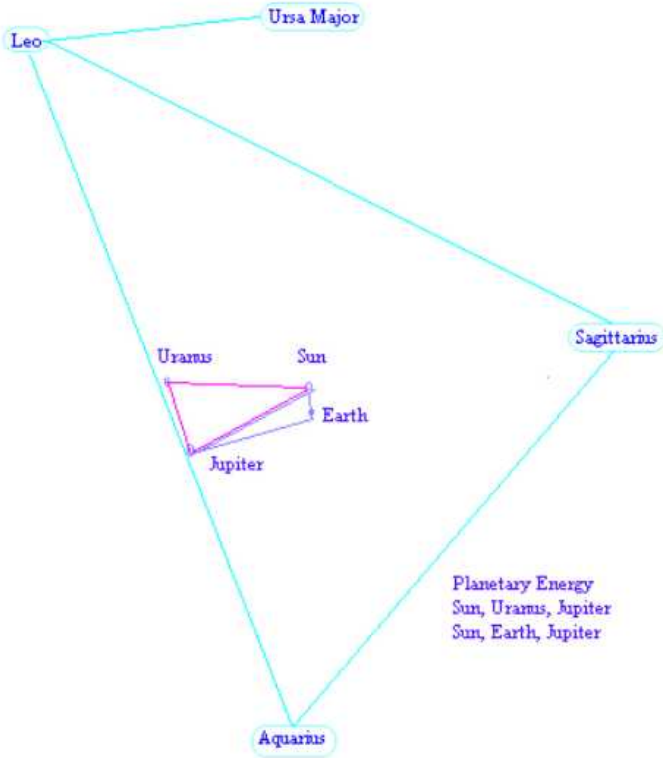

Planetary Energy-Venus, Mars, Jupiter, Earth, Vulcan, Mars.

Purpose:
Energy to develop
harmony through conflict

Activates:
Ability to remove
limitations and
harmonize

Accelerates:
Develop Intuition

Keynote:
Intuition

Ursa Major combines
with Scorpio, Taurus,
Sagittarius

Travels through Orion
Keyhole, Central Sun
then to our Sun.

Combines with:
Venus, Mars, Jupiter
Earth, Vulcan, Mars

Notes:

Cosmology of Energy Ray # 5

ENERGY RAY #5- Energy to Understand the Cosmic seed, to liberate Concrete Science and Will to ACTION
 Keynote: Liberation

Purpose:
 Energy to understand the Cosmic Seed

Activates:
 To liberate Concrete Science and Will to Action

Notes:

Cosmology of Energy Ray # 6

ENERGY RAY # 6 - Energy to build on thought forms to create Devotion, Idealism and Will to Causation, To Be
Keynote: Idealism

Purpose:
Energy to build on
thought forms to create
Devotion, Idealism and
WILL to Causation