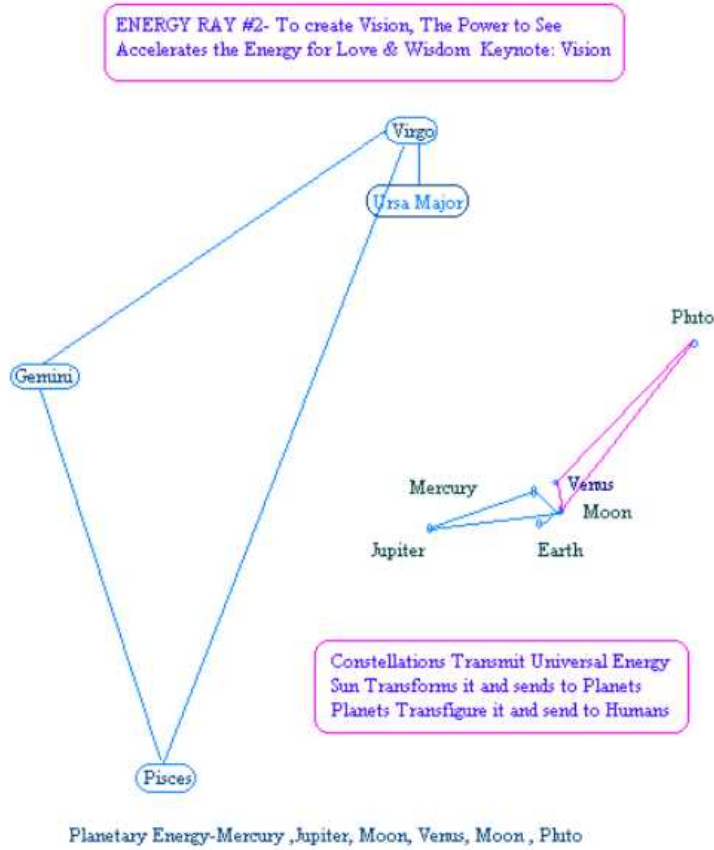

Each of these rays send three sets of three energies in every moment. Since there are seven rays, with a total of nine energies each, you are constantly receiving 63 different energies to guide you through your Earth Walk in each moment. In addition to these 63 energies, you also receive spiritual growth energies from the 20 Tzolk'in glyphs each day and the 20 Haab glyphs each day, totaling 93 life-evolving energies supporting your totality of being.

Energy Ray # 1

Purpose:
Will Power
Activates:
Will Power

Accelerates:
Initiations

Keynote:
Initiation

Originates from:
Ursa Major

Combines with:
Aries and Capricorn

Enters Orion Keyhole,
Central Sun, our Sun.

Combines energy:
Sun, Mars, Saturn
Sun, Mercury, Saturn

Cosmology of Energy Ray # 2

Purpose:
To create Vision

Activates:
Vision, The power to see

Accelerates:
Energy of Love & Wisdom

Keynote:
Vision

Ursa Major connects with Virgo, who connects with Gemini and Pisces.

Notes:

Cosmology of Energy Ray # 7

Purpose:
Energy to understand
Principles of Order

Activates: Energy of
Understanding,
Expansion and
Organization

Accelerates: Expression

Keynotes:
Expression,
Organization