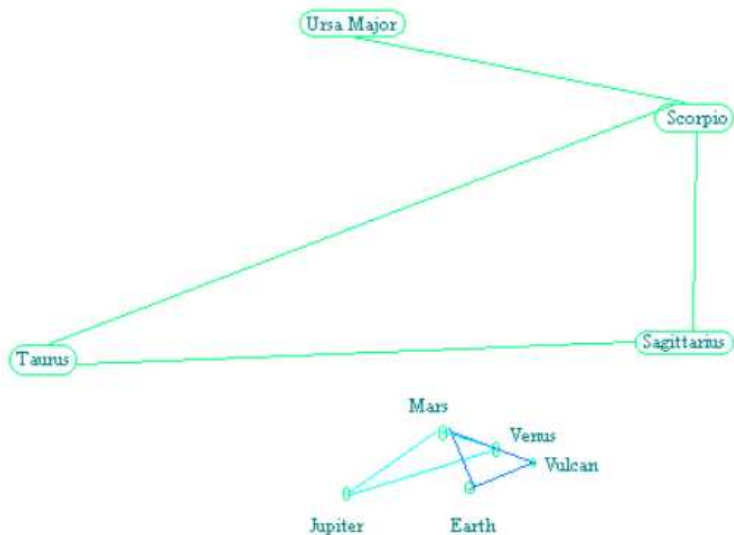

They come through the Orion Keyhole, Central Sun, then through our Sun

Combine with:
Mercury, Jupiter, Moon
Venus, Moon, Pluto

Notes:

Cosmology of Energy Ray # 3

Purpose:
Energy to develop
Sensory Perception into
Knowledge & Wisdom

Activates:
Expansion to
Omnipresence

Accelerates:
Active Intelligence,
Conditioned Purpose to
Evolve

Keynote:
Education

Ursa Major combines
Cancer, Libra, Capricorn

Travels through Orion
Keyhole, Central Sun,
then through Sun

Combines with:
Moon, Venus, Saturn
Neptune, Uranus, Saturn

Notes:

Cosmology of Energy Ray # 4

ENERGY RAY #4- Energy to develop harmony through conflict.
Remove Limitations and Harmonize. Develop Intuition.
Keynote: Intuition

Ursa Major combines
with Scorpio, Taurus,
Sagittarius

Travels through Orion
Keyhole, Central Sun
then to our Sun.

Combines with:
Venus, Mars, Jupiter
Earth, Vulcan, Mars

Notes:

Cosmology of Energy Ray # 5